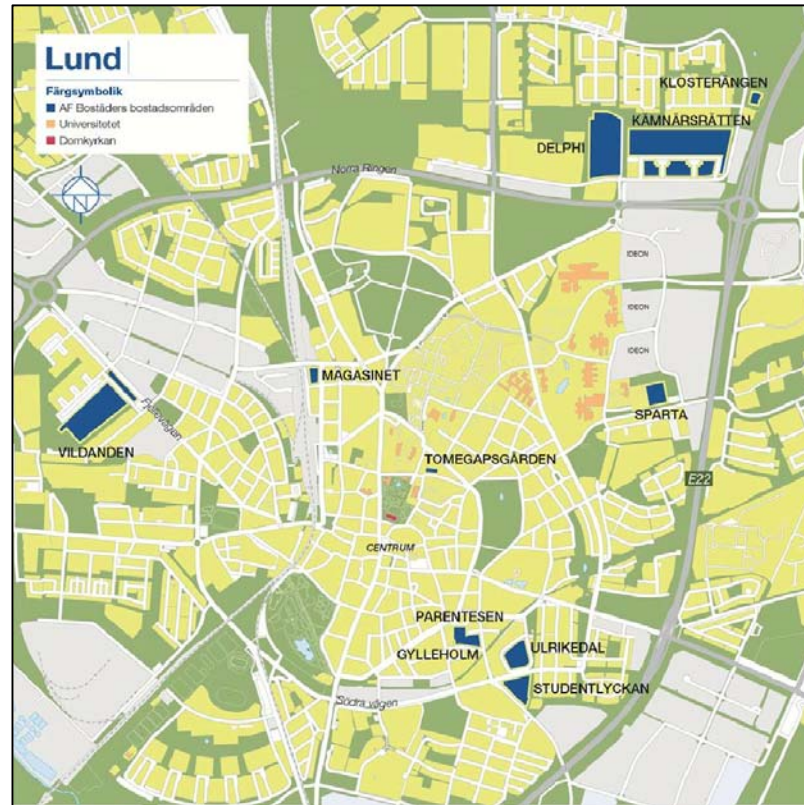

SPARTA

Tunavägen 39-47

plan 5 / floor 5

PLAN 5 / FLOOR 5

SKALA / SCALE 1:400

- KORRIDORRUM / CORRIDOR ROOM
- LÄGENHET 1 RUM / APARTMENT 1 ROOM
- LÄGENHET 2 RUM / APARTMENT 2 ROOM
- LÄGENHET 3 RUM / APARTMENT 3 ROOM
- LÄGENHET 4 RUM / APARTMENT 4 ROOM
- TEKNIKUTRYMME / TECHNOLOGY SPACE

- K KÖK / KITCHEN
- ▶ ENTRÉ / ENTRANCE
- △ TVÄTTSTUGA / LAUNDRY
- C CYKLAR / BICYCLES
- P PARKERING / PARKING
- AVF AVFALLSSTATION / WASTE STATION
- GROV GROVAVFALLSSTATION / BULK WASTE STATION