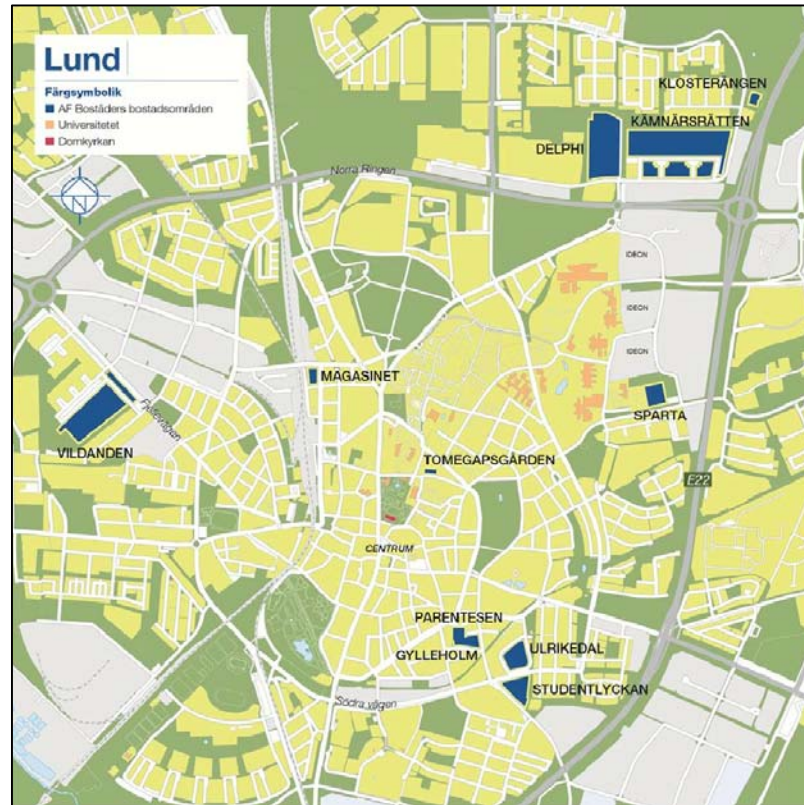

- K KÖK / KITCHEN
- ▶▶ ENTRÉ / ENTRANCE
- Δ TVÄTTSTUGA / LAUNDRY
- C CYKLAR / BICYCLES
- P PARKERING / PARKING
- AVF AVFALLSSTATION / WASTE STATION
- GROV GROVAVFALLSSTATION / BULK WASTE STATION

SPARTA

- K KÖK / KITCHEN
- ▶ ENTRÉ / ENTRANCE
- Δ TVÄTTSTUGA / LAUNDRY
- C CYKLAR / BICYCLES
- P PARKERING / PARKING
- AVF AVFALLSSTATION / WASTE STATION
- GROV GROVAVFALLSSTATION / BULK WASTE STATION

SPARTA

Tunavägen 39-47