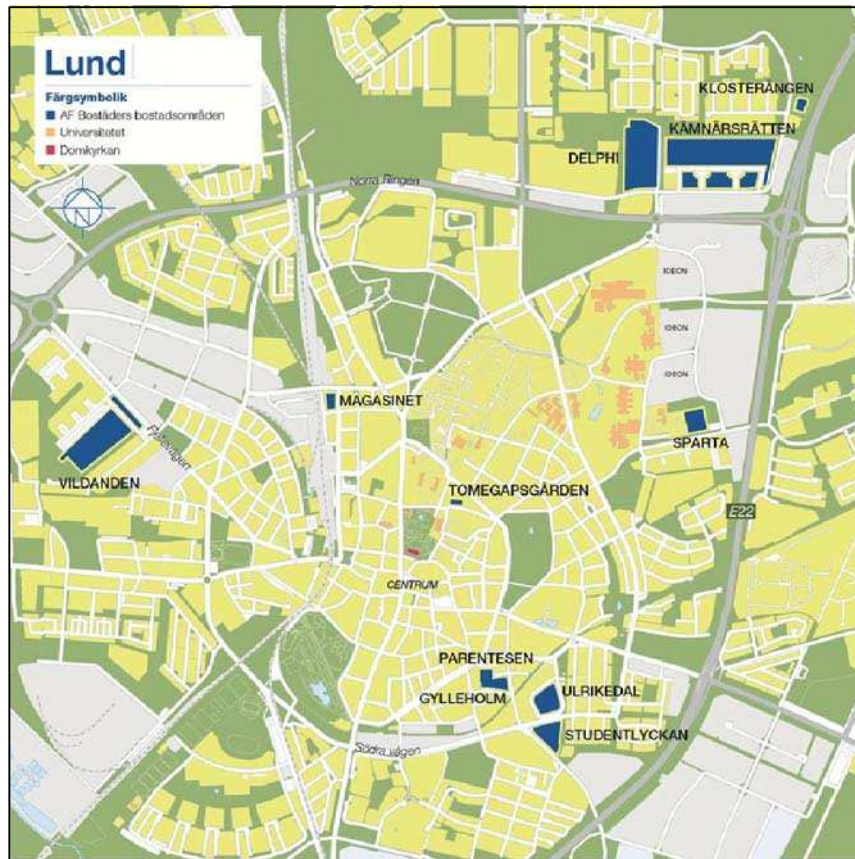

- D DUSCH / SHOWER
- K KÖK / KITCHEN
- ▶ ▶ ENTRÉ / ENTRANCE
- ♻️ TVÄTTSTUGA / LAUNDRY
- C CYKLAR / BICYCLES
- P PARKERING / PARKING
- POST POST / LETTERS
- SOP SOPSTATION / WASTE STATION

ULRIKEDAL

Ulrikedalsvägen 8-30, 31-35
våning 4-7 / floor 4-7